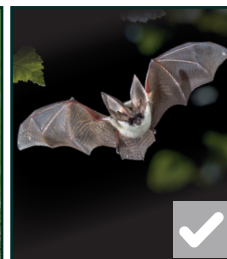

# Spring and summer spotter sheet

**BUDDIES**

Keep your eyes peeled and tick off wildlife as you see it this spring and summer.

Peacock butterfly

Common blue butterfly

Tiger moth

Honeybee

7 spot ladybird

Meadow grasshopper

Hawthorn shieldbug

Slow worm

Grass snake

Common lizard

Common frog

Toad

Rabbit

Hedgehog

Badger

Fox

Bat

Deer

Forget-me-nots

Snowdrops

Bluebells