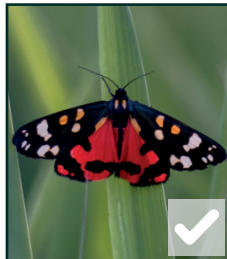

# Spring and summer spotter sheet

**BUDDIES**

Keep your eyes peeled and tick off wildlife as you see it this spring and summer.

Peacock butterfly

Common blue butterfly

Tiger moth

Honeybee

7 spot ladybird

Meadow grasshopper

Hawthorn shieldbug

Slow worm

Grass snake

Common lizard

Common frog

Toad

Rabbit