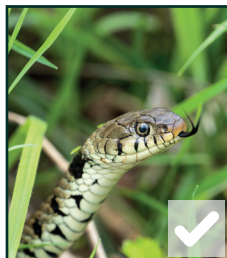

# Spring and summer spotter sheet

**BUDDIES**

Keep your eyes peeled and tick off wildlife as you see it this spring and summer.

Peacock butterfly

Common blue butterfly

Tiger moth

Honeybee

7 spot ladybird

Meadow grasshopper

Hawthorn shieldbug

Slow worm

Grass snake

Common lizard

Common frog

Toad

Rabbit